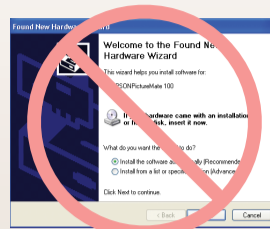

Portable Quick Guide

User's Guide

For Computer Users

Installing the software

Do not connect the USB cable until you are instructed to do so.

If this screen appears, click **Cancel**.

For Windows XP, XP x64, 2000, and Mac OS X

Insert

For Windows

For Mac OS X

Double-click

Click

Follow the instructions

☐ For Windows. No installation screen?

➔ Double-click the CD-ROM icon