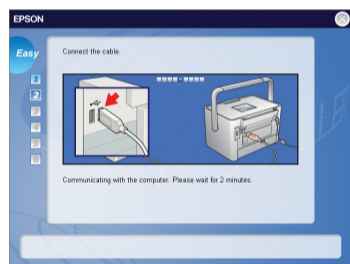

Portable Quick Guide

User's Guide

For Computer Users

Installing the software

Do not connect the USB cable until you are instructed to do so.

If this screen appears, click **Cancel**.

For Windows XP, XP x64, 2000, and Mac OS X

Insert

For Windows

For Mac OS X

Double-click

Click

Follow the instructions

☐ For Windows. No installation screen?

➔ Double-click the CD-ROM icon